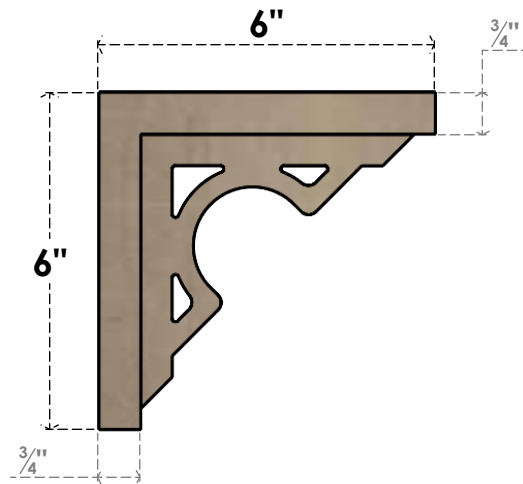

# ITEM NUMBER: CORU03X06X06SHERCPR

3"W X 6"D X 6"H SERIES 1 CLASSIC SHERIDAN ROUGH CEDAR TIMBERTHANE FAUX WOOD CORBEL, PRIMED

**SIDE PROFILE**

**FRONT PROFILE**

**ISOMETRIC**

EKENA MILLWORK  
2300 WEST MAIN ST.  
CLARKSVILLE, TX 75426  
TOLL FREE: 866-607-0453  
WWW.EKENAMILLWORK.COM

NOTES

1. INSTALLATION TO BE COMPLETED IN ACCORDANCE WITH MANUFACTURER'S SPECIFICATIONS.
2. DRAWING MAY NOT BE TO SCALE
3. THIS DRAWING IS INTENDED FOR DESIGN AND PLANNING PURPOSES ONLY.
4. ALL INFORMATION CONTAINED HEREIN WAS CURRENT AT THE TIME OF DEVELOPMENT BUT MUST BE REVIEWED AND APPROVED BY THE PRODUCT MANUFACTURER TO BE CONSIDERED ACCURATE.
5. TIMBERTHANE ARCHITECTURAL PRODUCTS ARE MADE FROM HIGH DENSITY URETHANE AND COME FACTORY PRIMED