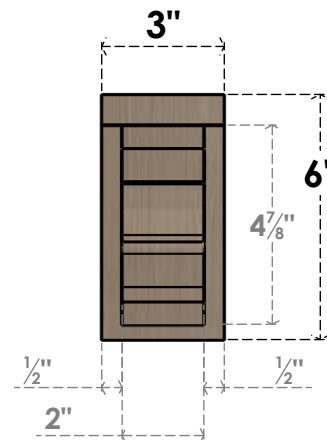

# ITEM NUMBER: CORU03X06X06SHERCPR

3"W X 6"D X 6"H SERIES 1 CLASSIC SHERIDAN ROUGH CEDAR TIMBERTHANE FAUX WOOD CORBEL, PRIMED

**SIDE PROFILE**

**FRONT PROFILE**

**ISOMETRIC**

EKENA MILLWORK  
2300 WEST MAIN ST.  
CLARKSVILLE, TX 75426  
TOLL FREE: 866-607-0453  
WWW.EKENAMILLWORK.COM

NOTES

1. INSTALLATION TO BE COMPLETED IN ACCORDANCE WITH MANUFACTURER'S SPECIFICATIONS.
2. DRAWING MAY NOT BE TO SCALE
3. THIS DRAWING IS INTENDED FOR DESIGN AND PLANNING PURPOSES ONLY.
4. ALL INFORMATION CONTAINED HEREIN WAS CURRENT AT THE TIME OF DEVELOPMENT BUT MUST BE REVIEWED AND APPROVED BY THE PRODUCT MANUFACTURER TO BE CONSIDERED ACCURATE.
5. TIMBERTHANE ARCHITECTURAL PRODUCTS ARE MADE FROM HIGH DENSITY URETHANE AND COME FACTORY PRIMED