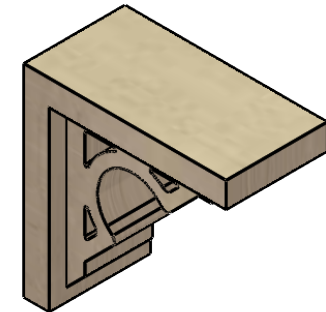

# ITEM NUMBER: CORU03X06X06SHERCPR

3"W X 6"D X 6"H SERIES 1 CLASSIC SHERIDAN ROUGH CEDAR TIMBERTHANE FAUX WOOD CORBEL, PRIMED

**SIDE PROFILE**

**FRONT PROFILE**

**ISOMETRIC**

EKENA MILLWORK  
2300 WEST MAIN ST.  
CLARKSVILLE, TX 75426  
TOLL FREE: 866-607-0453  
WWW.EKENAMILLWORK.COM

NOTES

1. INSTALLATION TO BE COMPLETED IN ACCORDANCE WITH MANUFACTURER'S SPECIFICATIONS.
2. DRAWING MAY NOT BE TO SCALE
3. THIS DRAWING IS INTENDED FOR DESIGN AND PLANNING PURPOSES ONLY.
4. ALL INFORMATION CONTAINED HEREIN WAS CURRENT AT THE TIME OF DEVELOPMENT BUT MUST BE REVIEWED AND APPROVED BY THE PRODUCT MANUFACTURER TO BE CONSIDERED ACCURATE.
5. TIMBERTHANE ARCHITECTURAL PRODUCTS ARE MADE FROM HIGH DENSITY URETHANE AND COME FACTORY PRIMED